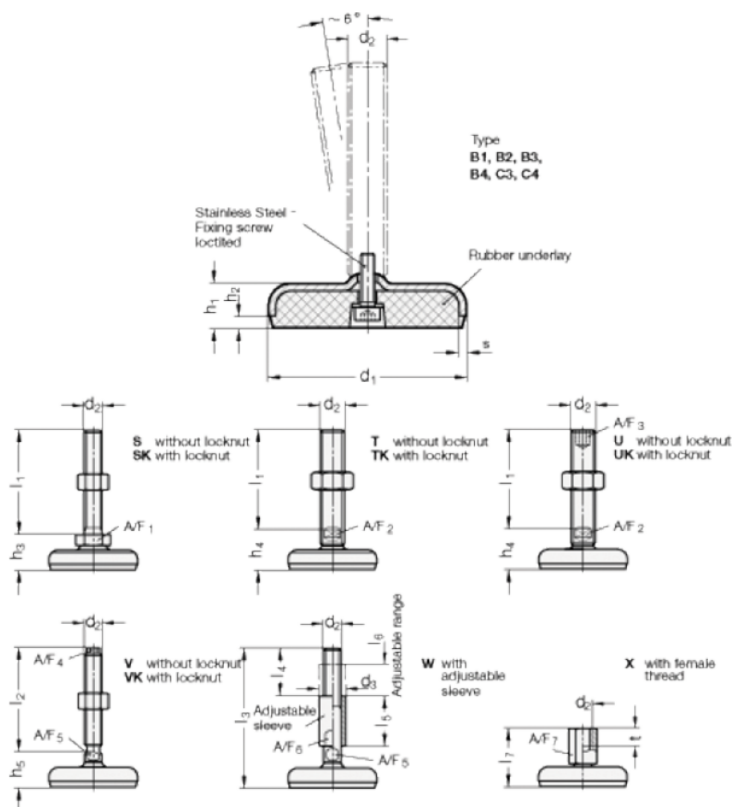

Article number: 2031100M24226B2W

Description: E+G levelling foot
GN 31-100-M24-226-B2-W

Note: W With adjustable sleeve , Hygienic Version, Wrench flat at the bottom

Measures

A/F5 = 20	l3 +4.0/0 = 226
A/F6 = 30	l4 = 67
d1 = 100	l5 = 67
d2 = 24	l6 = 42
d3 = 35	s = 3
h1 = 20	
h2 = 6	
l1 = 226	